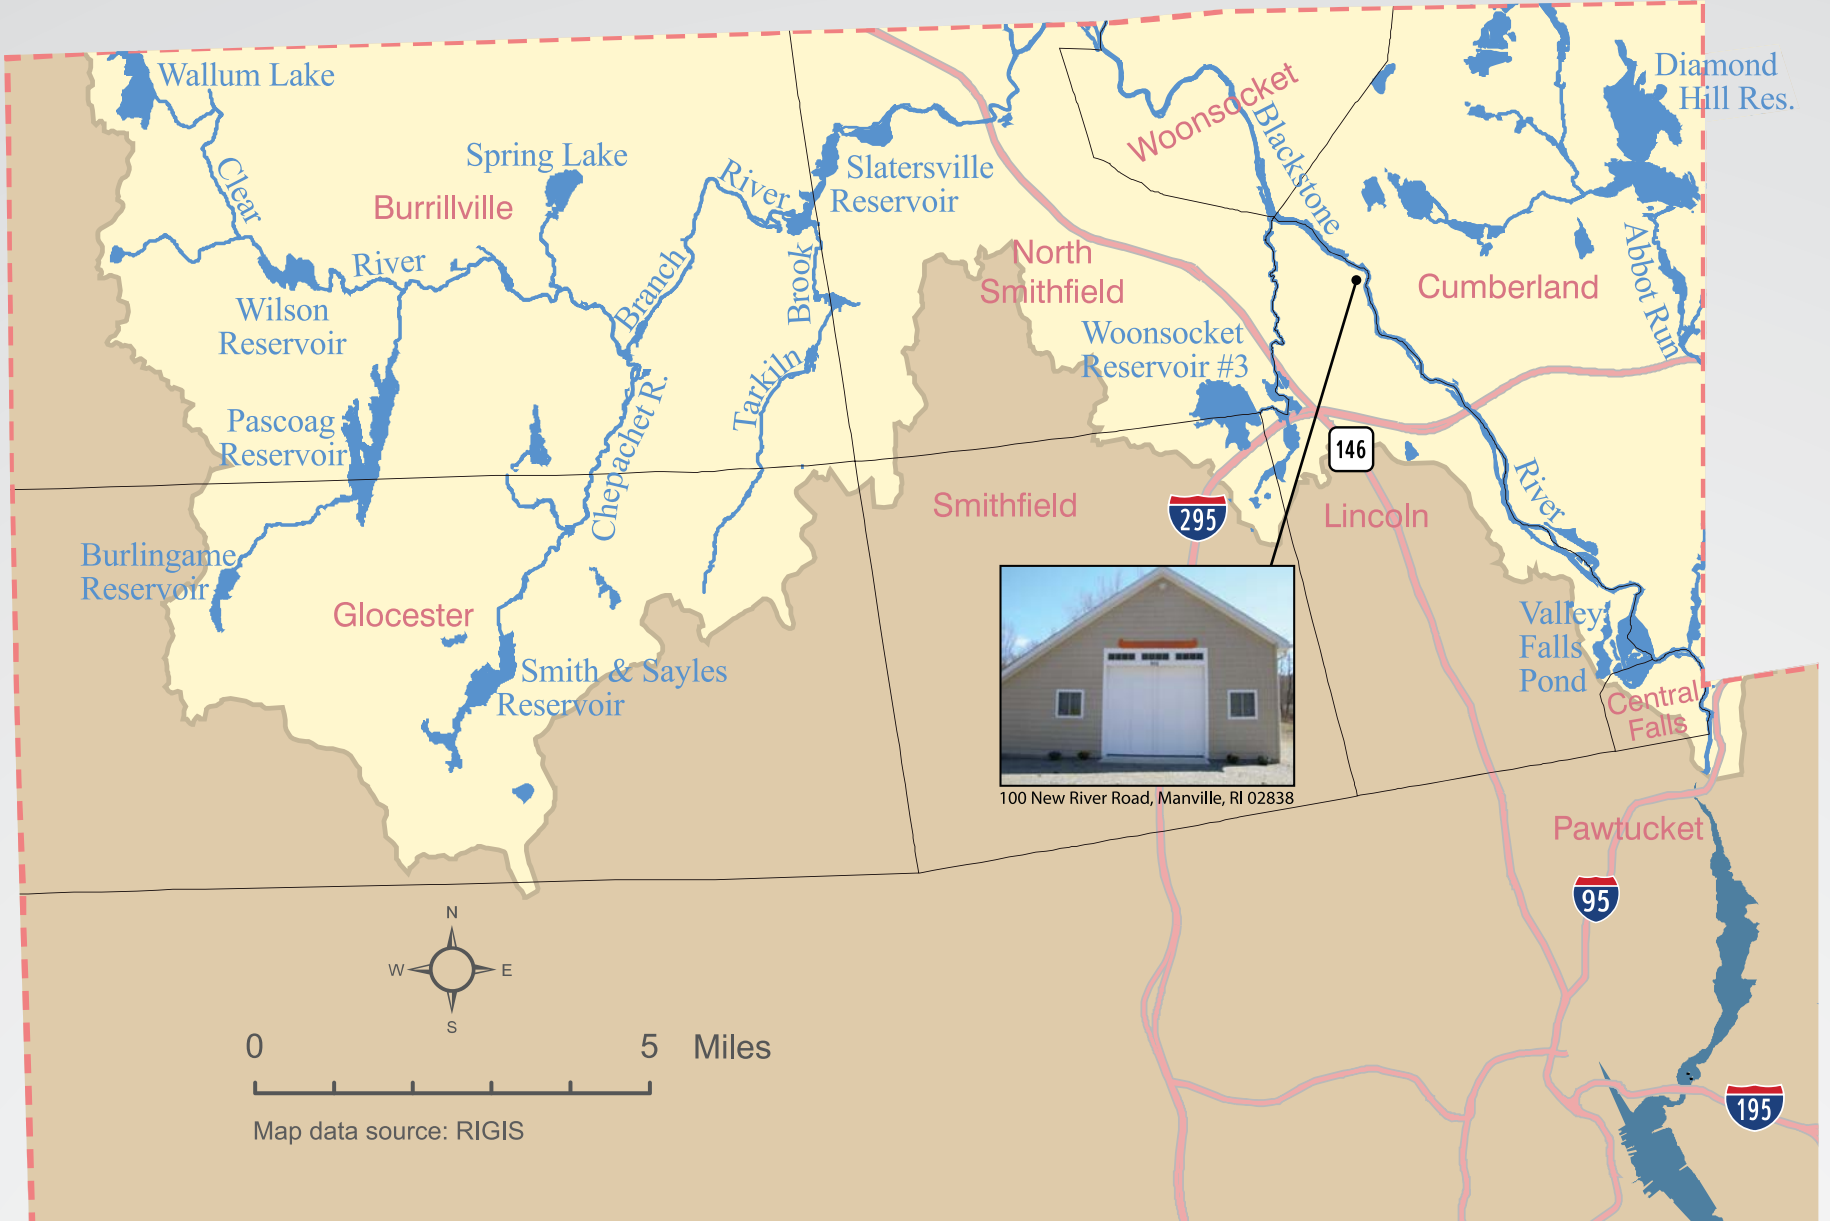

Blackstone River

Friends of the

Blackstone Watershed Council

PO Box 8068, Cumberland, RI 02864
www.BlackstoneRiver.org

Find us on
Facebook

DO YOU LIVE IN?

Burrillville Smithfield Lincoln
 Glocester Woonsocket Pawtucket
 North Smithfield Cumberland Central Falls

You're in the Blackstone River Watershed!

Join Us!

Join Us!